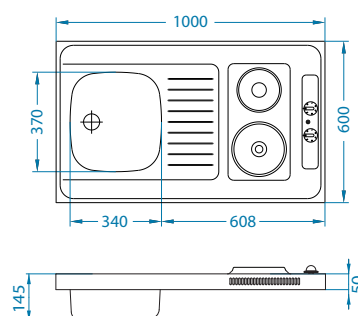

Combi Electra 100

Wykończenie: SAT
Rozmiar: 1000 x 600 x 50 mm
Napięcie znamionowe: 230 V/50 Hz
Znamionowy pobór mocy: 3000 W