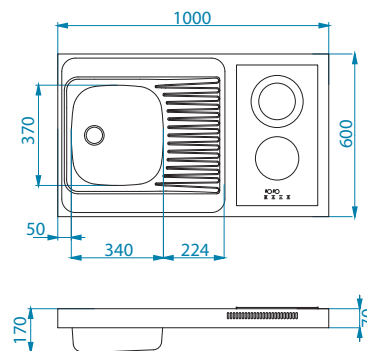

Combi Ceral 100

Wykonczenie: SAT
Rozmiar: 1000 x 600 x 70 mm
Napięcie znamionowe: 230 V/50 Hz
Znamionowy pobór mocy: 3000 W