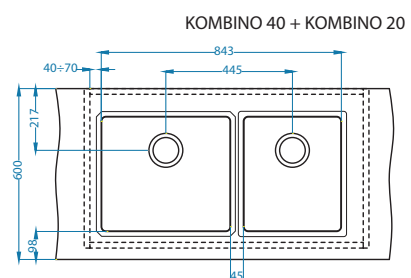

Cabinet width 1000 mm

Kombino bowl configurations [U]

Cabinet width 800 mm

Cabinet width 900 mm

Waste kit
1130559

Waste kit
Pop-Up
1092272

Cabinet width 1000 mm

GRANITAL