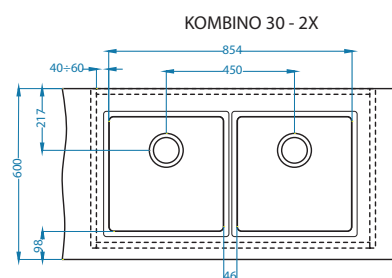

Cabinet width 1000 mm

Kombino bowl configurations [U]

Cabinet width 800 mm

Cabinet width 900 mm

Waste kit
1130559

Waste kit
Pop-Up
1092272

Cabinet width 1000 mm

GRANITAL