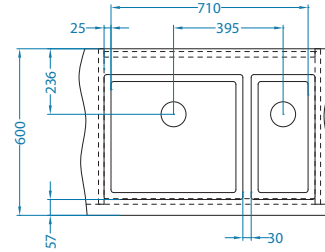

QUADRIX 10+40-FS