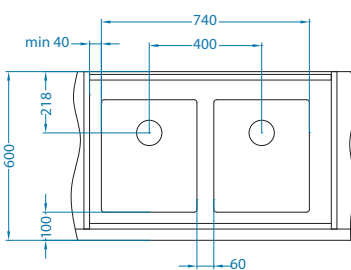

Cabinet width 900 mm

QUADRIX 20+20-U