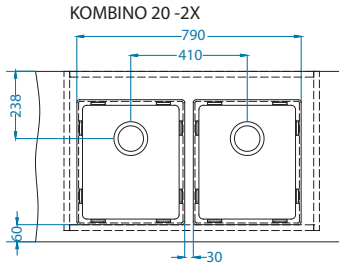

left
1103610

right
1103651

←50→

Pure 50

Size: 860 x 525 mm
Bowl dimensions: 450 x 400 x 205 mm

left
1103652

right
1103653

←60→

Pure 60

Size: 980 x 525 mm
Bowl dimensions: 340 x 400 x 205 mm
180 x 400 x 150 mm

left
1103654

right
1103655

←60→

Pure 70

Size: 565 x 525 mm
Bowl dimensions: 500 x 400 x 195 mm

1122385

Cabinet width 900 mm

QUADRIX 20+20-U

QUADRIX 10+40-U

QUADRIX 10+50-U

Kombino bowl configurations [FS]

Cabinet width 800 mm

Waste kit
1130559

Waste kit
Pop-Up
1092272

Cabinet width 1000 mm

Kombino bowl configurations [U]

Cabinet width 800 mm

Cabinet width 900 mm

Waste kit
1130559

Waste kit
Pop-Up
1092272

Cabinet width 1000 mm

GRANITAL