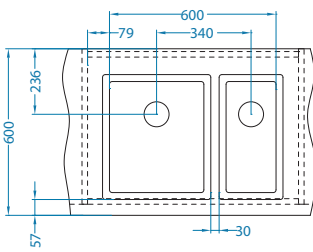

Cabinet width 800 mm

QUADRIX 10+20-FS