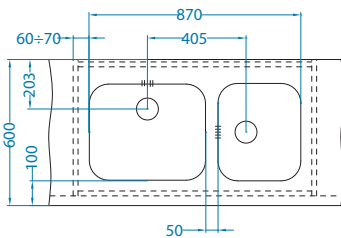

Cabinet width 1000 mm

Variant 10+Variant 40