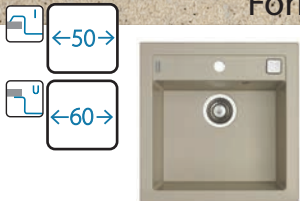

Formic 20

Size: 520 x 510 mm
Bowl dimensions: 440 x 350 x 200 mm

	G11-arcic	1128395
	G02M-pebble	1103763
	G03M-chocolate	1103764
	G04M-steel	1103762
	G05M-twilight	1103766