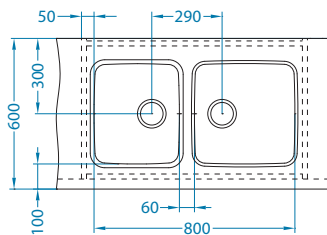

left
1103610

right
1103651

←50→

Pure 50

Size: 860 x 525 mm
Bowl dimensions: 450 x 400 x 205 mm

left
1103652

right
1103653

←60→

Pure 60

Size: 980 x 525 mm
Bowl dimensions: 340 x 400 x 205 mm
180 x 400 x 150 mm

left
1103654

right
1103655

←60→

Pure 70

Size: 565 x 525 mm
Bowl dimensions: 500 x 400 x 195 mm

1122385

3. CHOOSE A MIXER TAP
see page 31

4. ACCESSORIZE!
see page 33

LUNO

Luno 20

Bowl dimensions: 400 x 340 x 180 mm

1131184

Luno 30

Bowl dimensions: 400 x 400 x 180 mm

1131185

Luno 40

Bowl dimensions: 400 x 480 x 180 mm

1131186

Luno bowl configurations [U]

Cabinet width 900 mm

Luno 20 - 2x

Luno 20+Luno 30