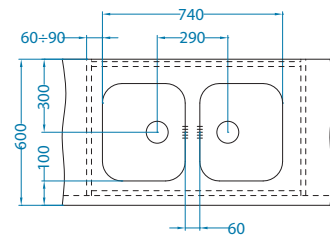

Monarch VARIANT

Monarch Variant 10

←60→

Bowl dimensions: 480 x 400 x 180 mm

	gold	1113575
	bronze	1113581
	copper	1113580
	anthracite	1113582

Monarch Variant 40

←45→

Bowl dimensions: 340 x 400 x 180 mm

Cabinet width 800 mm

Variant 10+Variant 110

Variant 40+Variant 110

Cabinet width 900 mm

Variant 40-2x

Cabinet width 1000 mm

Variant 10+Variant 40

Variant 40-2x

2. CHOOSE A WASTE KIT
see page 29

3. CHOOSE A MIXER TAP
see page 31

4. ACCESSORIZE!
see page 33

Monarch LINE

Monarch Line 10

←60→

Size: 980 x 500 mm
 Bowl dimensions: 340 x 420 x 160 mm
 148 x 300 x 75 mm

	gold	1078566
	bronze	1103785
	copper	1078567
	anthracite	1078568

Monarch Line 20

←45→

Size: 860 x 500 mm
 Bowl dimensions: 340 x 420 x 160 mm

	gold	1068988
	bronze	1103786
	copper	1068985
	anthracite	1078569

Monarch Line 110

←45→

Size: 615 x 500 mm
 Bowl dimensions: 340 x 420 x 160 mm