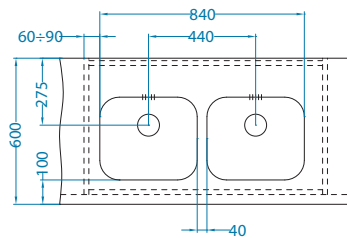

Monarch VARIANT

Monarch Variant 10

←60→

Bowl dimensions: 480 x 400 x 180 mm

	gold	1113575
	bronze	1113581
	copper	1113580
	anthracite	1113582

Monarch Variant 40

←45→

Bowl dimensions: 340 x 400 x 180 mm

	gold	1113584
	bronze	1113587
	copper	1113586
	anthracite	1113589

Monarch Variant 110

←30→

Bowl dimensions: 148 x 300 x 120 mm

	gold	1114240
	bronze	1114242
	copper	1114241
	anthracite	1114243

Monarch Variant [U] bowl configurations

2. CHOOSE A WASTE KIT
see page 29

3. CHOOSE A MIXER TAP
see page 31

4. ACCESSORIZE!
see page 33

Monarch LINE

Monarch Line 10

←60→

Size: 980 x 500 mm
 Bowl dimensions: 340 x 420 x 160 mm
 148 x 300 x 75 mm

	gold	1078566
	bronze	1103785
	copper	1078567
	anthracite	1078568

Monarch Line 20

←45→

Size: 860 x 500 mm
 Bowl dimensions: 340 x 420 x 160 mm

	gold	1068988
	bronze	1103786
	copper	1068985
	anthracite	1078569

Monarch Line 110

←45→

Size: 615 x 500 mm
 Bowl dimensions: 340 x 420 x 160 mm