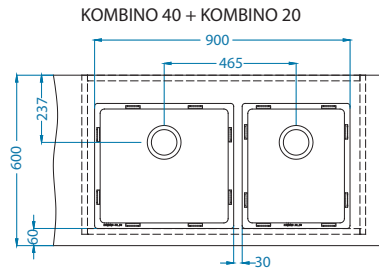

left
1103610

right
1103651

←50→

Pure 50

Size: 860 x 525 mm
Bowl dimensions: 450 x 400 x 205 mm

left
1103652

right
1103653

←60→

1131185

Luno 40

Bowl dimensions: 400 x 480 x 180 mm

1131186

Luno bowl configurations [U]

Cabinet width 900 mm

Luno 20 - 2x

Luno 20+Luno 30

Cabinet width 900 mm

QUADRIX 20+20-U

QUADRIX 10+40-U

QUADRIX 10+50-U

Kombino bowl configurations [FS]

Cabinet width 800 mm

Waste kit
1130559

Waste kit
Pop-Up
1092272

Cabinet width 1000 mm

Kombino bowl configurations [U]

Cabinet width 800 mm

Cabinet width 900 mm

Waste kit
1130559

Waste kit
Pop-Up
1092272

Cabinet width 1000 mm

GRANITAL