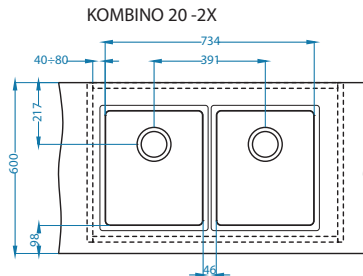

Cabinet width 1000 mm

Kombino bowl configurations [U]

Cabinet width 800 mm

Cabinet width 900 mm

Waste kit
1130559

Waste kit
Pop-Up
1092272

Cabinet width 1000 mm

GRANITAL