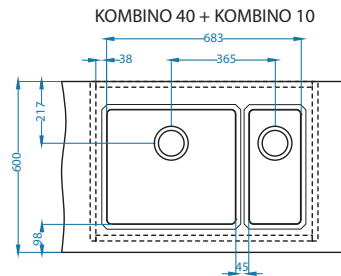

Cabinet width 900 mm

QUADRIX 20+20-U

QUADRIX 10+40-U

QUADRIX 10+50-U

Kombino bowl configurations [FS]

Cabinet width 800 mm

Waste kit
1130559

Waste kit
Pop-Up
1092272

Cabinet width 1000 mm

Kombino bowl configurations [U]

Cabinet width 800 mm

Cabinet width 900 mm

Waste kit
1130559

Waste kit
Pop-Up
1092272

Cabinet width 1000 mm

GRANITAL