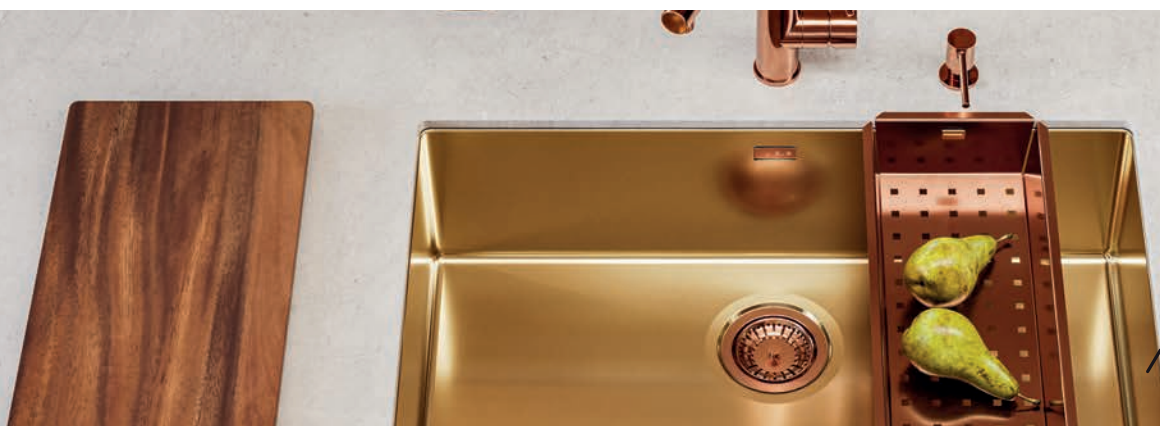

KITCHEN SINK			WASTE		WASTE TRAP	ACCESSORIES				
model	color	code	color	code	single					
Monarch Pure 30	gold	1106867	gold	1144845	1068989	1084835	1087883	1080029	see pg.33	•
	bronze	1107052	bronze	1144848		•				
	copper	1122708	copper	1144846		•				
	anthracite	1106868	anthracite	1144847		•				

Monarch Pure 70	gold	1141619	gold	1144845	1068989	•	•	•	•
	bronze	1141621	bronze	1144848		•			
	copper	1141620	copper	1144846		•			
	anthracite	1141622	anthracite	1144847		•			

Monarch Form 30	gold	1070808	gold	1144845					
	bronze	1103818	bronze	1144848					
	copper	1070807	copper	1144846					
	anthracite	1078583	anthracite	1144847					

KITCHEN SINK			WASTE		WASTE [no overflow]		ACCESSORIES		
model	color	code	color	code	color	code			
Monarch Line 10	gold	1078566	gold	1144845	gold	1127123	1063063	1064565	see pg.33
	bronze	1103785	bronze	1144848	bronze	1127127	•	•	•
	copper	1078567	copper	1144846	copper	1127128	•	•	•
	anthracite	1078568	anthracite	1144847	anthracite	1127126	•	•	•

Monarch Line 20	gold	1068988	gold	1144845			•	•	•
	bronze	1103786	bronze	1144848			•	•	•
	copper	1068985	copper	1144846			•	•	•
	anthracite	1078569	anthracite	1144847			•	•	•

Monarch Line 110	gold	1144999	gold	1144845			•	•	•
	bronze	1145001	bronze	1144848			•	•	•
	copper	1145000	copper	1144846			•	•	•
	anthracite	1145002	anthracite	1144847			•	•	•