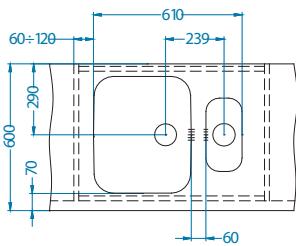

Monarch Variant [U] bowl configurations

Cabinet width 800 mm

Variant 10+Variant 110