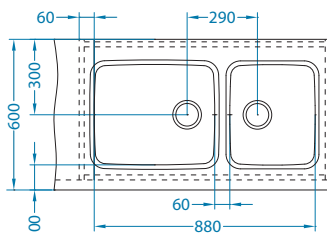

Luno 40+Luno 20