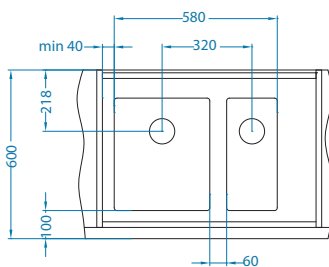

left
1103610

right
1103651

←50→

Pure 50

Size: 860 x 525 mm
Bowl dimensions: 450 x 400 x 205 mm

left
1103652

right
1103653

←60→

Pure 60

Size: 980 x 525 mm
Bowl dimensions: 340 x 400 x 205 mm
180 x 400 x 150 mm

left
1103654

right
1103655

←60→

Pure 70

Size: 565 x 525 mm
Bowl dimensions: 500 x 400 x 195 mm

1122385

1131185

Luno 40

Bowl dimensions: 400 x 480 x 180 mm

1131186

Luno bowl configurations [U]

Cabinet width 900 mm

Luno 20 - 2x

Luno 20+Luno 30

QUADRIX 20+30-FS

QUADRIX 10+50-FS

Quadrix bowl configurations [U]

Waste kit
1130559

Waste kit
Pop-Up
1092272

Cabinet width 800 mm

QUADRIX 10+20-U

QUADRIX 10+30-U