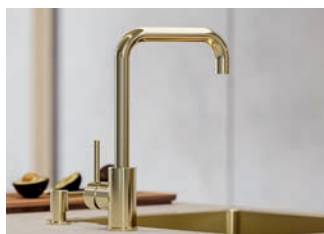

Oz Monarch

surface	code
gold	1134858
copper	1134857
bronze	1134855
anthracite	1134854