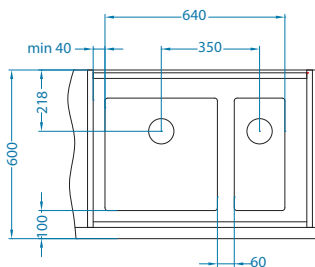

left
1103610

right
1103651

←50→

Pure 50

Size: 860 x 525 mm
Bowl dimensions: 450 x 400 x 205 mm

left
1103652

right
1103653

←60→

Pure 60

Size: 980 x 525 mm
Bowl dimensions: 340 x 400 x 205 mm
180 x 400 x 150 mm

left
1103654

right
1103655

←60→

Pure 70

Size: 565 x 525 mm
Bowl dimensions: 500 x 400 x 195 mm

1122385

1131185

Luno 40

Bowl dimensions: 400 x 480 x 180 mm

1131186

Luno bowl configurations [U]

Cabinet width 900 mm

Luno 20 - 2x

Luno 20+Luno 30

QUADRIX 20+30-FS

QUADRIX 10+50-FS

Quadrix bowl configurations [U]

Waste kit
1130559

Waste kit
Pop-Up
1092272

Cabinet width 800 mm

QUADRIX 10+20-U

QUADRIX 10+30-U