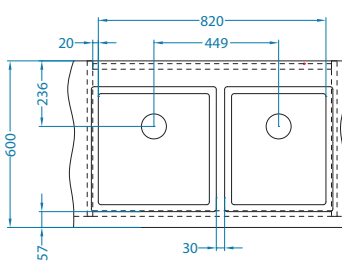

QUADRIX 20+30-FS