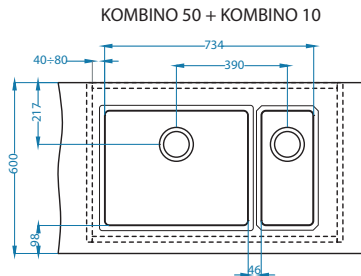

Cabinet width 1000 mm

Kombino bowl configurations [U]

Cabinet width 800 mm

Cabinet width 900 mm

Waste kit
1130559

Waste kit
Pop-Up
1092272

Cabinet width 1000 mm

GRANITAL