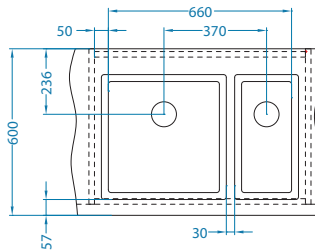

QUADRIX 10+30-FS