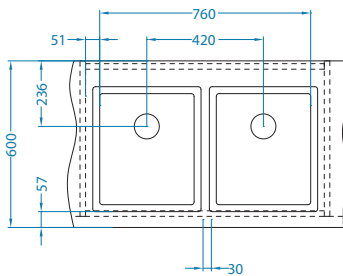

Cabinet width 900 mm

QUADRIX 20+20-FS