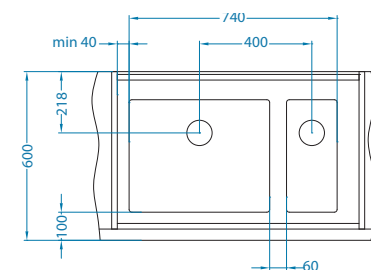

Cabinet width 900 mm

QUADRIX 20+20-U

QUADRIX 10+40-U

QUADRIX 10+50-U

Kombino bowl configurations [FS]

Cabinet width 800 mm

Waste kit
1130559

Waste kit
Pop-Up
1092272