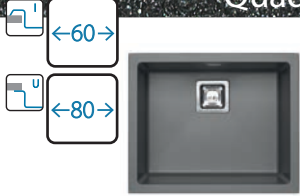

Quadrix 50

Size: 560 x 460 mm
Bowl dimensions: 500 x 400 x 200 mm

	G11-arcic	1128394
	G02M-pebble	1108035
	G03M-chocolate	1108036
	G04M-steel	1108037
	G05M-twilight	1108038