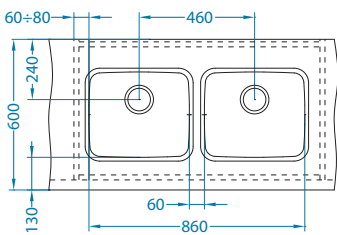

Cabinet width 1000 mm

Luno 20-2x