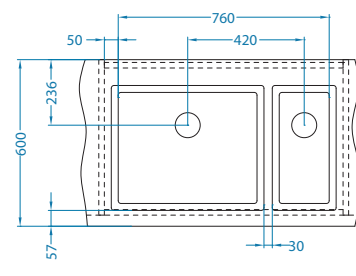

QUADRIX 10+50-FS