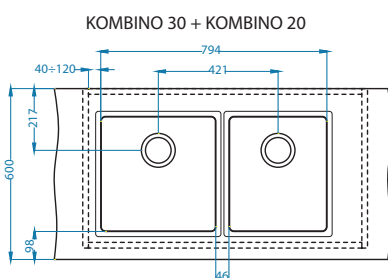

Cabinet width 1000 mm

Kombino bowl configurations [U]

Cabinet width 800 mm

Cabinet width 900 mm

Waste kit
1130559

Waste kit
Pop-Up
1092272

Cabinet width 1000 mm

GRANITAL