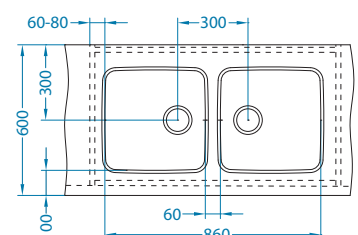

LUNO

Luno 20

Bowl dimensions: 400 x 340 x 180 mm

1131184

Luno 30

Bowl dimensions: 400 x 400 x 180 mm

1131185

Luno 40

Bowl dimensions: 400 x 480 x 180 mm

1131186

Luno bowl configurations [U]

Cabinet width 900 mm

Waste kit: 1130559
Waste kit Pop-up: 1127258

Cabinet width 1000 mm

Luno 30-2x