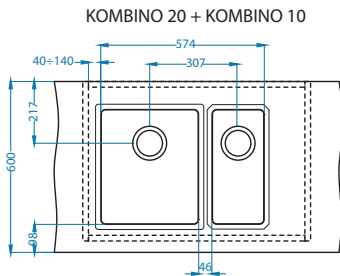

Cabinet width 900 mm

QUADRIX 20+20-U

QUADRIX 10+40-U

QUADRIX 10+50-U

Kombino bowl configurations [FS]

Cabinet width 800 mm

Waste kit
1130559

Waste kit
Pop-Up
1092272

Cabinet width 1000 mm

Kombino bowl configurations [U]

Cabinet width 800 mm

Cabinet width 900 mm

Waste kit
1130559

Waste kit
Pop-Up
1092272

Cabinet width 1000 mm

GRANITAL