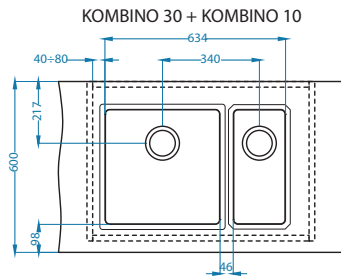

Kombino bowl configurations [U]

Cabinet width 800 mm