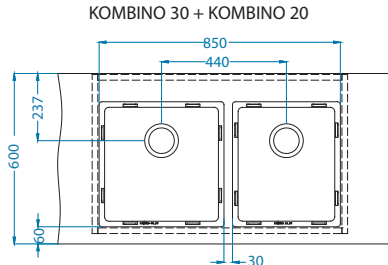

1131185

Luno 40

Bowl dimensions: 400 x 480 x 180 mm

1131186

Luno bowl configurations [U]

Cabinet width 900 mm

Luno 20 - 2x

Luno 20+Luno 30

Cabinet width 900 mm

QUADRIX 20+20-U

QUADRIX 10+40-U

QUADRIX 10+50-U

Kombino bowl configurations [FS]

Cabinet width 800 mm

Waste kit
1130559

Waste kit
Pop-Up
1092272

Cabinet width 1000 mm

Kombino bowl configurations [U]

Cabinet width 800 mm

Cabinet width 900 mm

Waste kit
1130559

Waste kit
Pop-Up
1092272

Cabinet width 1000 mm

GRANITAL