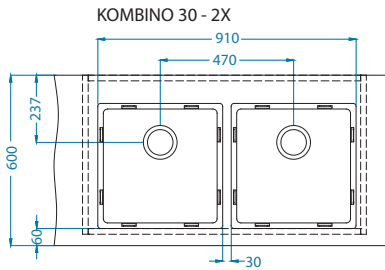

left
1103610

right
1103651

←50→

Pure 50

Size: 860 x 525 mm
Bowl dimensions: 450 x 400 x 205 mm

left
1103652

right
1103653

←60→

1131185

Luno 40

Bowl dimensions: 400 x 480 x 180 mm

1131186

Luno bowl configurations [U]

Cabinet width 900 mm

Luno 20 - 2x

Luno 20+Luno 30

Cabinet width 900 mm

QUADRIX 20+20-U

QUADRIX 10+40-U

QUADRIX 10+50-U

Kombino bowl configurations [FS]

Cabinet width 800 mm

Waste kit
1130559

Waste kit
Pop-Up
1092272

Cabinet width 1000 mm

Kombino bowl configurations [U]

Cabinet width 800 mm

Cabinet width 900 mm

Waste kit
1130559

Waste kit
Pop-Up
1092272

Cabinet width 1000 mm

GRANITAL