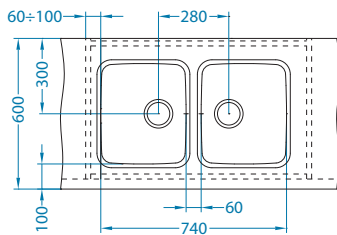

left
1103610

right
1103651

←50→

Pure 50

Size: 860 x 525 mm
Bowl dimensions: 450 x 400 x 205 mm

left
1103652

right
1103653

←60→

Pure 60

Size: 980 x 525 mm
Bowl dimensions: 340 x 400 x 205 mm
180 x 400 x 150 mm

left
1103654

right
1103655

←60→

Pure 70

Size: 565 x 525 mm
Bowl dimensions: 500 x 400 x 195 mm

1122385

3. CHOOSE A MIXER TAP
see page 31

4. ACCESSORIZE!
see page 33

LUNO

Luno 20

Bowl dimensions: 400 x 340 x 180 mm

1131184

Luno 30

Bowl dimensions: 400 x 400 x 180 mm

1131185

Luno 40

Bowl dimensions: 400 x 480 x 180 mm

1131186

Luno bowl configurations [U]

Cabinet width 900 mm

Luno 20 - 2x

Luno 20+Luno 30