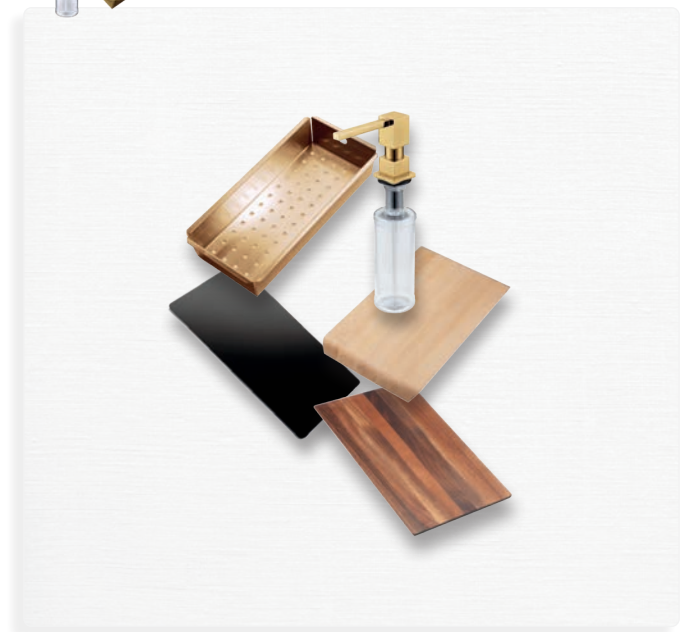

4. ACCESSORIES ✦