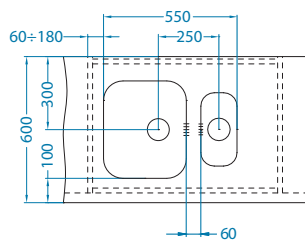

Variant 40+Variant 110