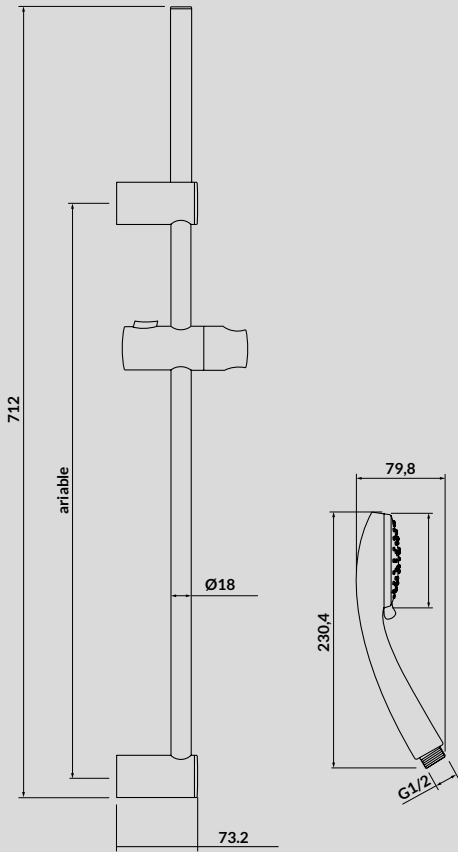

ZESTAW NATRYSKOWY VIBE CHROM
VIBE SHOWER SET CHROME

Kod produktu | product code:
S951-021