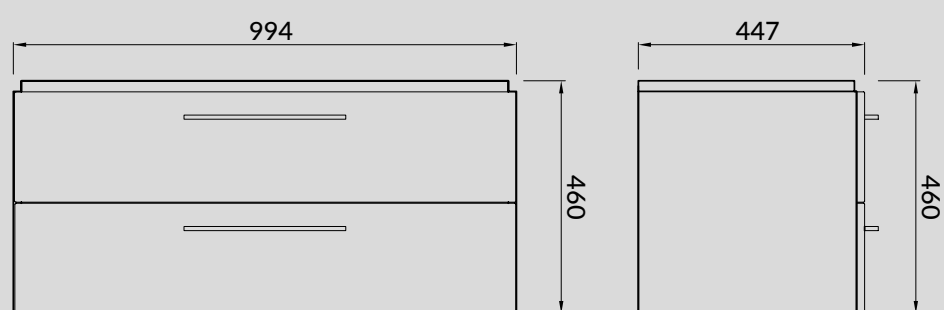

SET B307, B308, B309

Kod produktu | product code:

S801-332-DSM, S801-331-DSM, S801-330-DSM

Szafka podumywalkowa | Under-wash cabinet LARA 100

Umywalka meblowa | Furniture washbasin MILLE 100