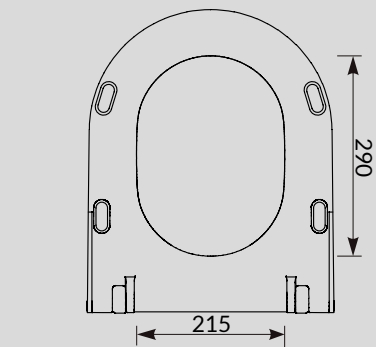

DESKA TOALETOWA MILLE SLIM
MILLE SLIM TOILET SEAT

Kod produktu | product code:
K98-0227