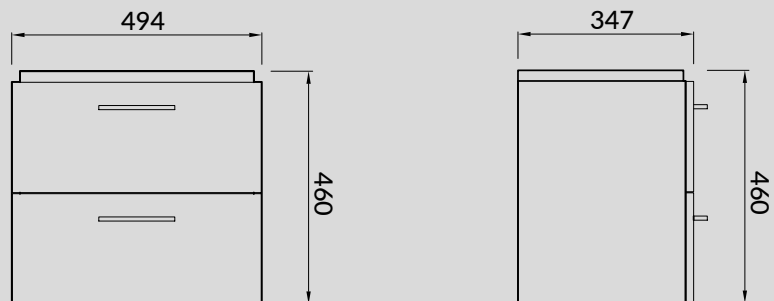

SET B281, B282, B283

Kod produktu | product code:

S801-320-DSM, S801-321-DSM, S801-322-DSM

Szafka podumywalkowa | Under-wash cabinet LARA SLIM 50

Umywalka meblowa | Furniture washbasin MILLE SLIM 50