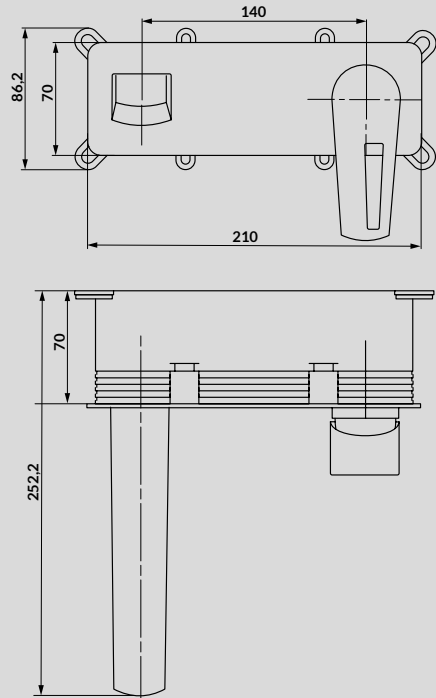

BATERIA UMYWALKOWA PODTYNKOWA MILLE
chrom, z boksem i metalowym korkiem KLIK-KLAK
MILLE CONCEALED WASHBAIN FAUCET
with box chrome and CLICK-CLACK metal plug

Kod produktu | product code:
S951-357