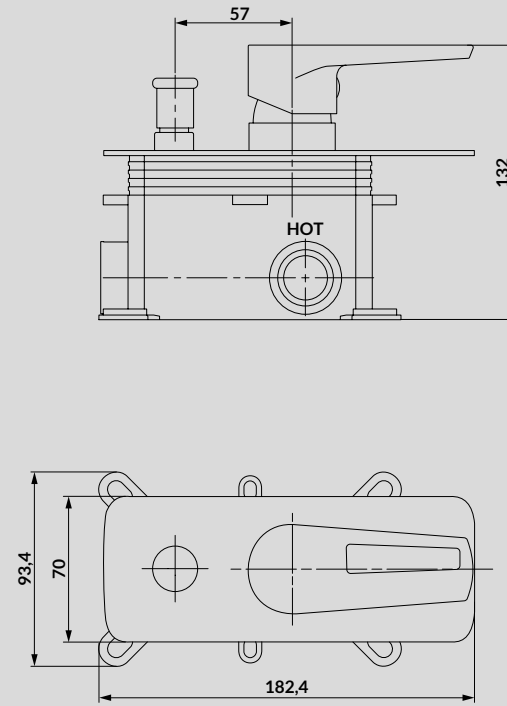

BATERIA WANNOWO-NATRYSKOWA PODTYNKOWA MILLE
chrom, z boksem
MILLE BATH-SHOWER CONCEALED FAUCET
with box

Kod produktu | product code:
S951-342