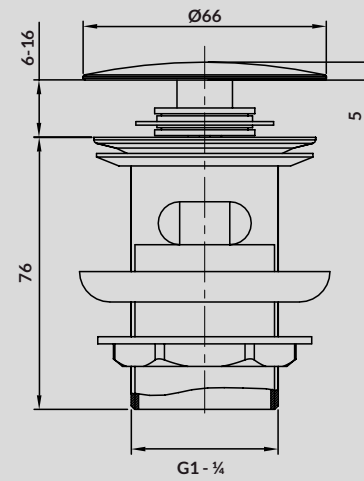

METALOWY KOREK KLIK-KLAK
CLICK-CLACK METAL PLUG

Kod produktu | product code:
S951-125