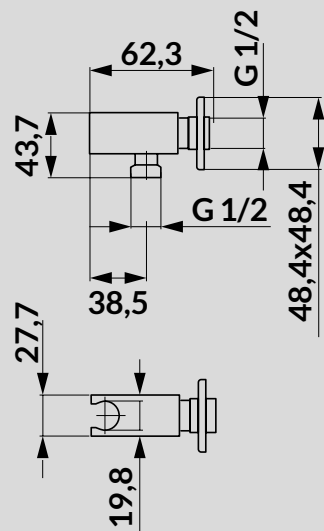

SET B253 MILLE concealed with bath-shower faucet chrome,
with box

Kod produktu | product code:
S952-012

ZESTAW NATRYSKOWY VIBE CHROM
VIBE SHOWER SET CHROME

Kod produktu | product code:
S951-021

ZESTAW NATRYSKOWY LANO CHROM
LANO SHOWER SET CHROME