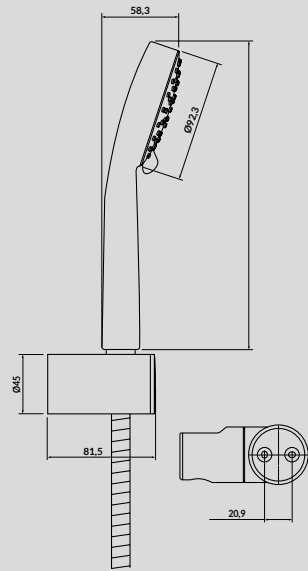

ZESTAW NATRYSKOWY LANO CHROM
LANO SHOWER SET CHROME

Kod produktu | product code:
S951-022