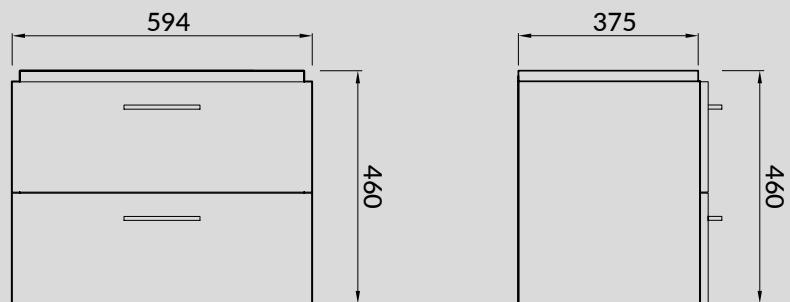

Umywalka meblowa | Furniture washbasin MILLE 80

SET B278, B279, B280

Kod produktu | product code:

S801-317-DSM, S801-318-DSM, S801-319-DSM

Szafka podumywalkowa | Under-wash cabinet LARA SLIM 60

Umywalka meblowa | Furniture washbasin MILLE SLIM 60