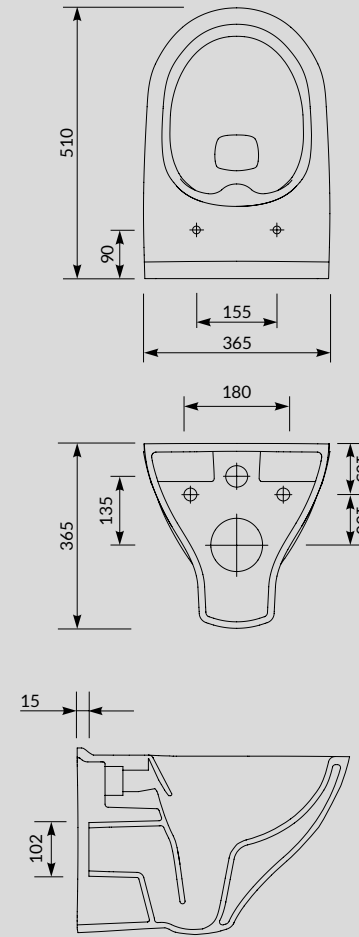

Kod produktu | product code:
S926-007-DSM, S926-008-DSM, S926-032-DSM

SET B291

Miska zawieszana | wall hung bowls
MILLE CleanOn
Deska toaletowa | toilet seat
MILLE SLIM
Kod produktu | product code:
S701-453