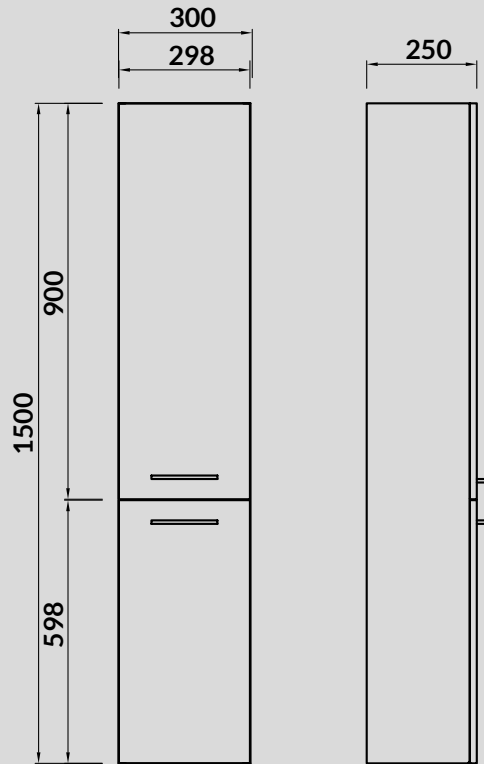

Kod produktu | product code:
S926-007-DSM, S926-008-DSM, S926-032-DSM

SET B291

Miska zawieszana | wall hung bowls
MILLE CleanOn
Deska toaletowa | toilet seat
MILLE SLIM
Kod produktu | product code:
S701-453