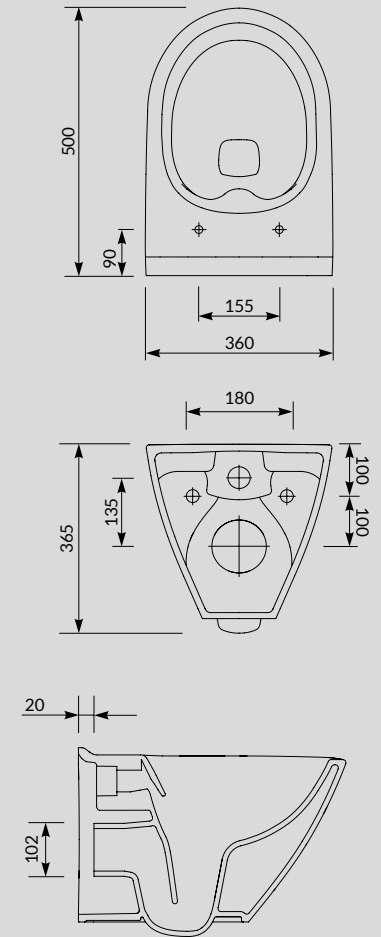

SET B292

Miska zawieszana | wall hung bowls
MILLE PLUS CleanOn
Deska toaletowa | toilet seat
MILLE SLIM
Kod produktu | product code:
S701-454