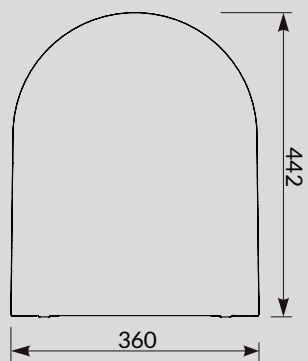

DESKA TOALETOWA MILLE SLIM
MILLE SLIM TOILET SEAT

Kod produktu | product code:
K98-0227